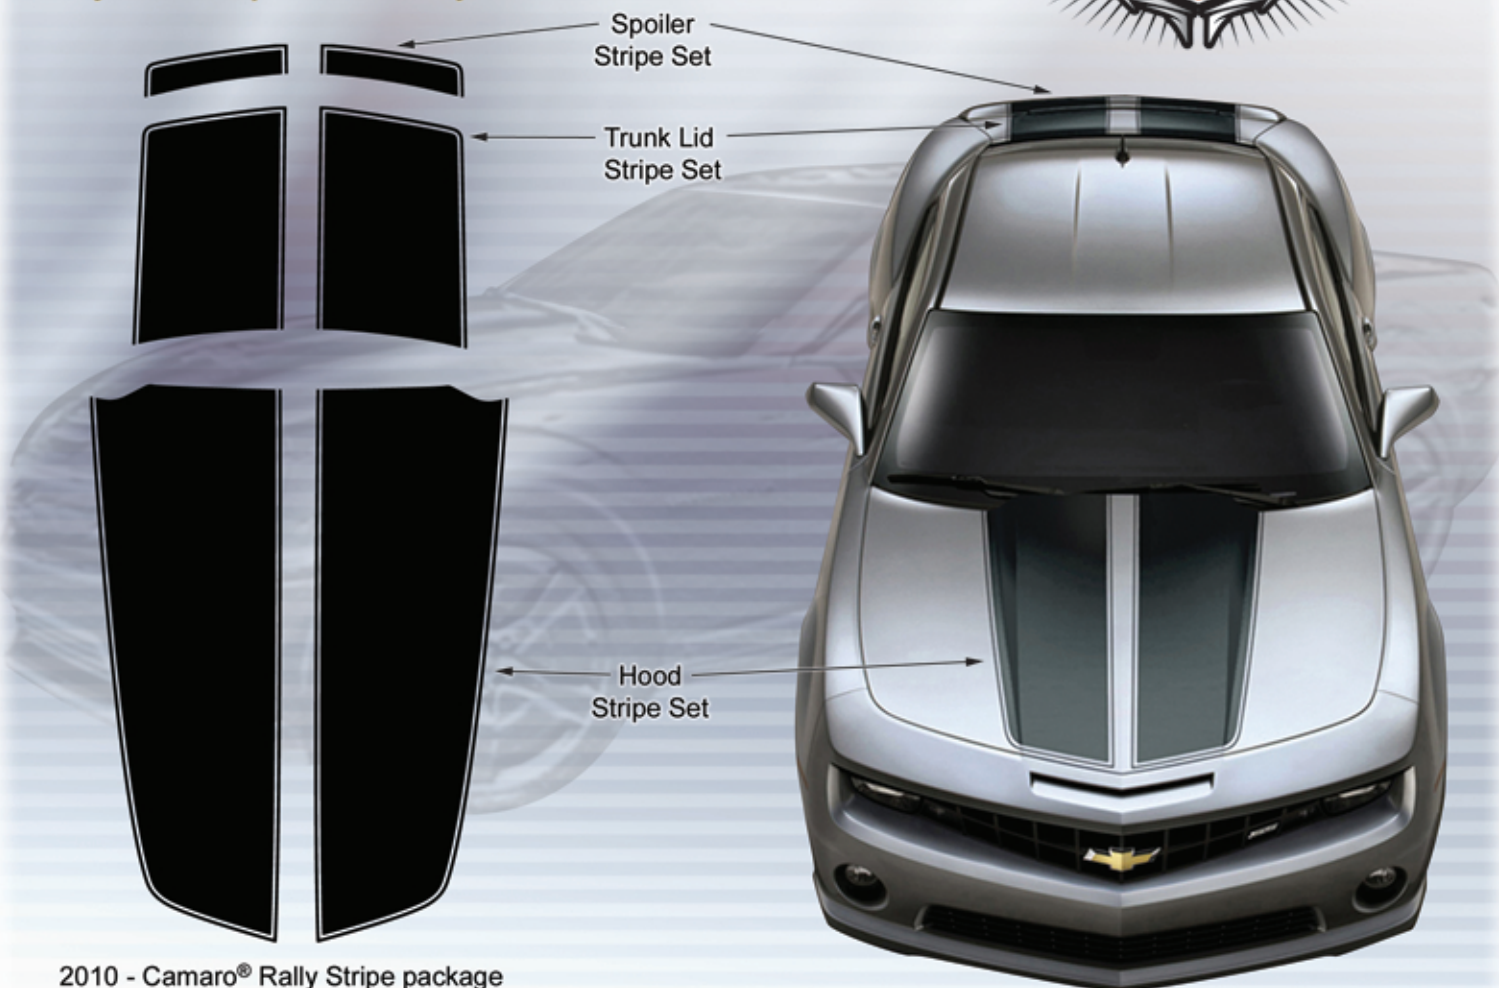

# Camaro<sup>®</sup> **RALLY STRIPE**

The Chevrolet Camaro<sup>®</sup>, one of America's most popular muscle cars, has returned to the streets after an eight year absence with a retro-inspired design that harkens back to its sports car origins. To celebrate the long-awaited arrival of this new classic, Sharpline is offering an officially licensed aftermarket version of the OEM Rally Stripe package.

- Package replicates the factory original 2010 Rally Stripe design.
- Officially licensed GM product.
- UV clearcoated vinyl provides the durability needed for hood and trunk stripes that regular cast vinyl stripes do not.
- Get superior product quality at the fraction of the factory cost.
- 7 year limited product warranty.

2010 - Camaro<sup>®</sup> Rally Stripe package

The Camaro<sup>®</sup> Rally Stripe package is engineered to provide accurate placement of all the stripes on the vehicle. Be sure to follow the instructions carefully for proper installation. The Camaro<sup>®</sup> Rally Stripe package is available in 6 color combinations.